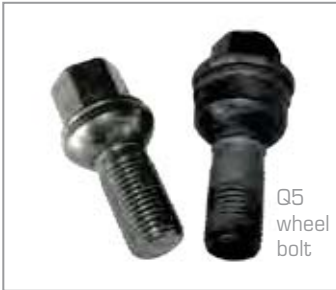

RWC

EXCLUSIVELY FOR **AUDI**

Q5
wheel
bolt

Accepts only AUDI O.E. ball seat
wheel bolts