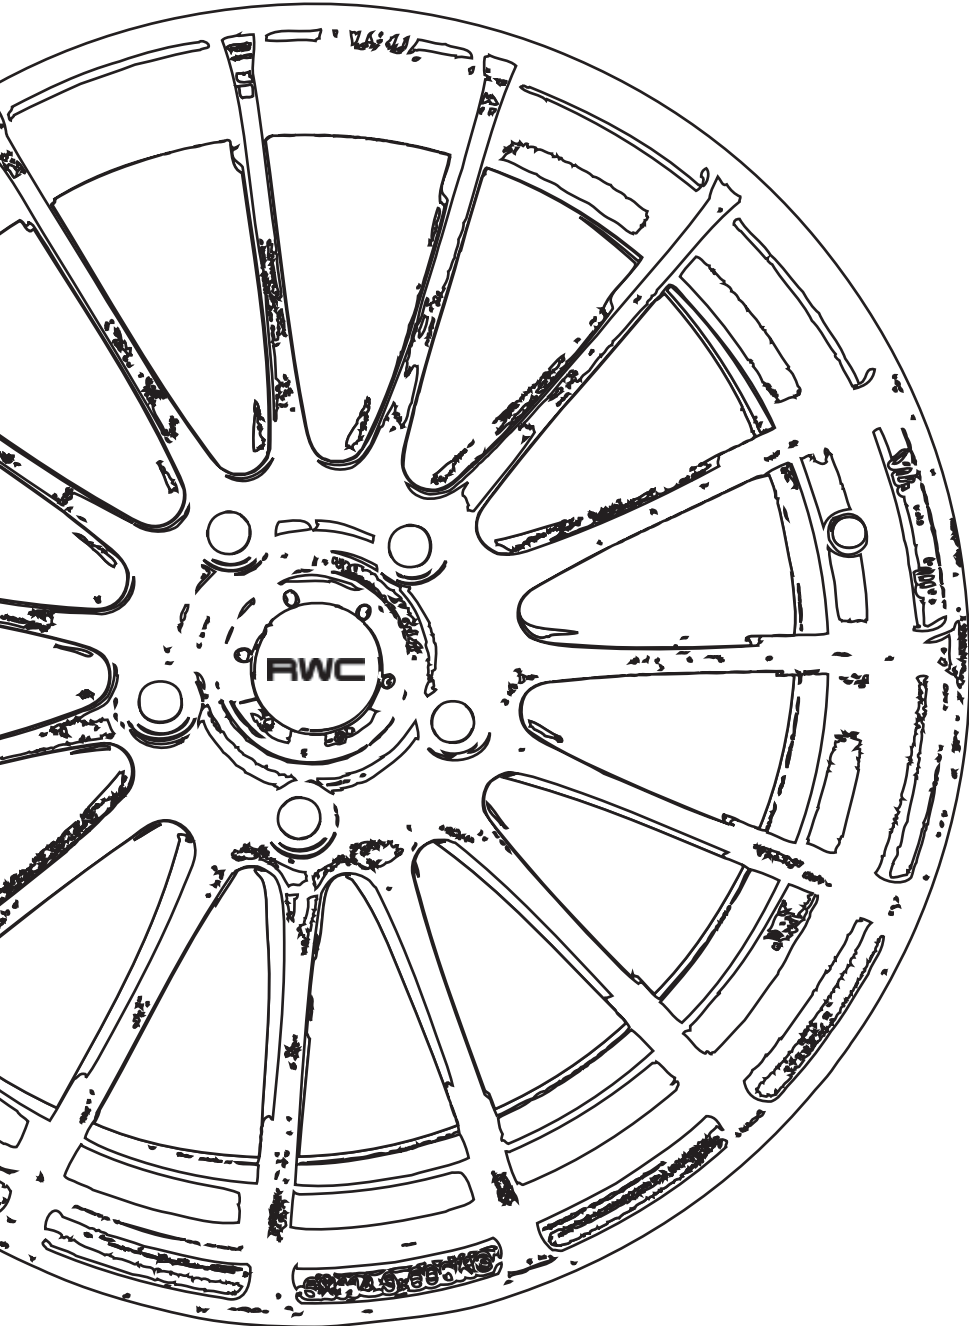

# RWC

Wheels engineered and designed in Italy  
for superior fitment and quality